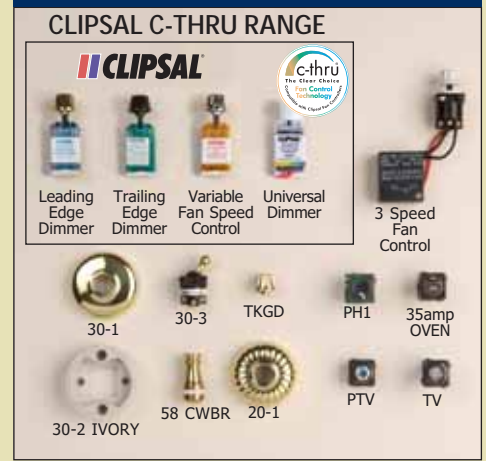

REPLACEMENT PARTS