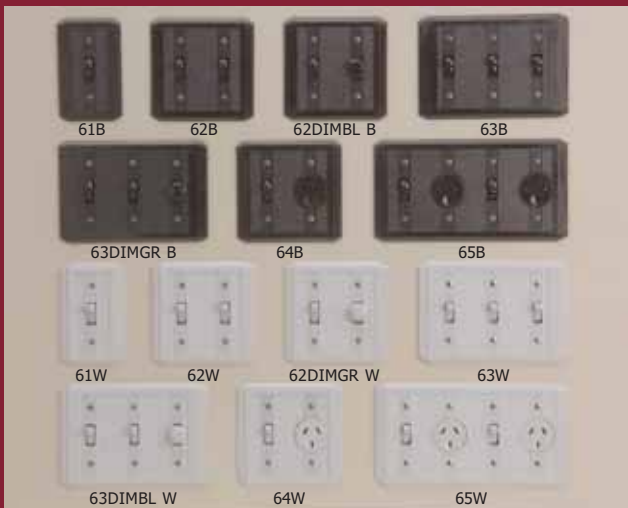

56 & 58 SERIES

Plug Sockets and Ceiling Pull Switches

The **56 series** plug sockets are available with a **BROWN** or **WHITE** insert. Five solid metal covers for you to choose from. 15 amp inserts are available.

The **58 series** Ceiling Pull switch is available with a **BROWN** or **WHITE** cord. Five solid metal covers for you to choose from. Solid brass cord weight available. Standard cord length is 1.8m, (longer lengths are available).