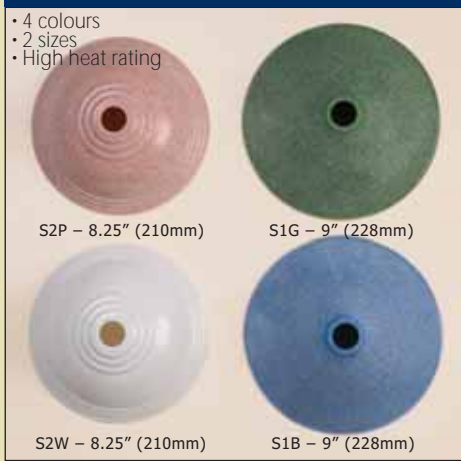

COOLIE SHADES