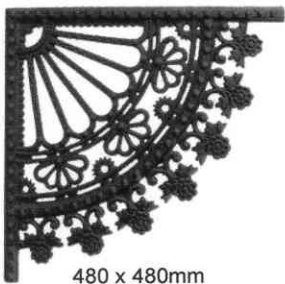

Rose Straight

Vine Corner

Vine Straight

Loxton Corner

Urn Corner

Urn Straight

Waymouth Corner

Waymouth Valance

300 x 810mm

Goodwood Balustrade

385 x 800mm