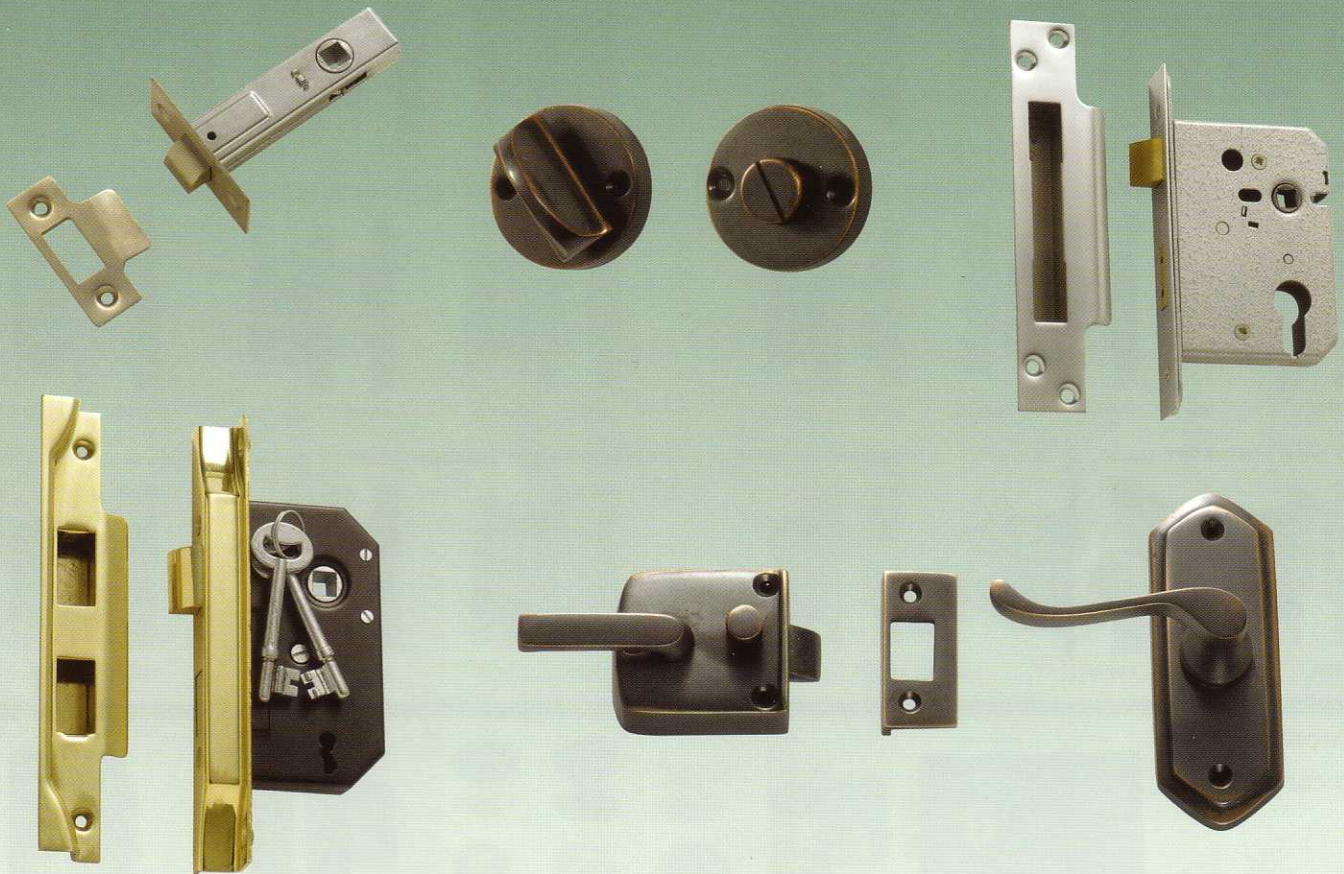

Locks & Latches

AVAILABLE FROM

INTERNAL - 3 LEVER LOCKS

Low security locks
 Solid Brass Face & Striker Plates
 Reversible tongues
 Keyed alike or random keyed

63mm STANDARD

76mm REBATED

1130PB

1159SC

STANDARD 63mm - (BACKSET 44mm)

1130PB

1140AC

1132SC

STANDARD 76mm - (BACKSET 57mm)

1131PB

1141AC

1133SC