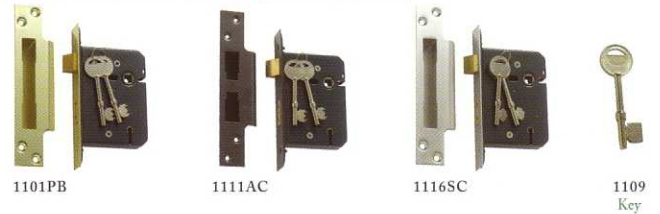

2002PB

2006 IRON

2005 IRON

182mm x 38mm

*Escutcheon supplied with 2005 & 2006 rim locks only

PRODUCT ABBREVIATION
 FINISH GUIDE

PB Polished Brass
 AC Antique Copper

AF Antique Finish
 EB Electro-plated Brass

CP Chrome Plate
 SC Satin Chrome

SSF Stainless Steel Finish
 MP Metallic Paint

PM Polished Metal
 MB Matt Black

Traditional Hardware Co.

EXTERNAL – 5 LEVER LOCKS

High security
 Made in the United Kingdom
 Re-inforced steel pins
 Anti pick curtain
 Reversible tongues
 Keyed alike or random keyed

SKELETON KEY LOCK 76mm

EURO LOCK 64mm

SKELETON KEY LOCKS 64mm – (BACKSET 44mm)

SKELETON KEY LOCKS 76mm – (BACKSET 57mm)

EURO PROFILE LOCKS 64mm – (BACKSET 44mm)

EURO PROFILE LOCKS 76mm – (BACKSET 57mm)

REBATE KITS to suit any of the above locks – suit left & right handed applications

C4 EURO CYLINDERS

DEADBOLTS Skeleton key

64mm – (BACKSET 44mm) 76mm – (BACKSET 57mm)

EURO PROFILE

63mm – (BACKSET 44mm) 76mm – (BACKSET 57mm)
 *1105 Rebate Kit suitable for 1103, 1104, 1123 & 1124 Locks only