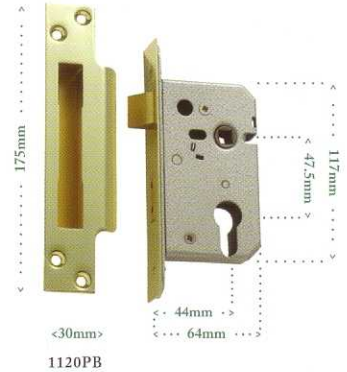

2002PB

2006 IRON

2005 IRON

182mm x 38mm

*Escutcheon supplied with 2005 & 2006 rim locks only

PRODUCT ABBREVIATION
 FINISH GUIDE

PB Polished Brass
 AC Antique Copper

AF Antique Finish
 EB Electro-plated Brass

CP Chrome Plate
 SC Satin Chrome

SSF Stainless Steel Finish
 MP Metallic Paint

PM Polished Metal
 MB Matt Black

Traditional Hardware Co.

EXTERNAL – 5 LEVER LOCKS

High security
 Made in the United Kingdom
 Re-inforced steel pins
 Anti pick curtain
 Reversible tongues
 Keyed alike or random keyed

SKELETON KEY LOCK 76mm

EURO LOCK 64mm

SKELETON KEY LOCKS 64mm – (BACKSET 44mm)

SKELETON KEY LOCKS 76mm – (BACKSET 57mm)

EURO PROFILE LOCKS 64mm – (BACKSET 44mm)

EURO PROFILE LOCKS 76mm – (BACKSET 57mm)

REBATE KITS to suit any of the above locks – suit left & right handed applications

C4 EURO CYLINDERS

DEADBOLTS Skeleton key

64mm – (BACKSET 44mm) 76mm – (BACKSET 57mm)

EURO PROFILE

63mm – (BACKSET 44mm) 76mm – (BACKSET 57mm)
 *1105 Rebate Kit suitable for 1103, 1104, 1123 & 1124 Locks only