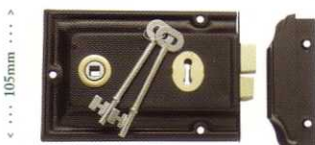

1143SC

RIM LOCKS

Low security

PICTURED WITH 1021 MORTICE KNOB
 Other knobs are available. Please refer to our Door Furniture Brochure

1198MB
110mm x 30mm

1196MB
120mm x 35mm

2000MB

155mm x 40mm

2002PB

2006 IRON

2005 IRON

182mm x 38mm

*Escutcheon supplied with 2005 & 2006 rim locks only

PRODUCT ABBREVIATION
 FINISH GUIDE

PB Polished Brass
 AC Antique Copper

AF Antique Finish
 EB Electro-plated Brass

SKELETON KEY LOCK 76mm

EURO LOCK 64mm

SKELETON KEY LOCKS 64mm – (BACKSET 44mm)

SKELETON KEY LOCKS 76mm – (BACKSET 57mm)

EURO PROFILE LOCKS 64mm – (BACKSET 44mm)

EURO PROFILE LOCKS 76mm – (BACKSET 57mm)

REBATE KITS to suit any of the above locks – suit left & right handed applications