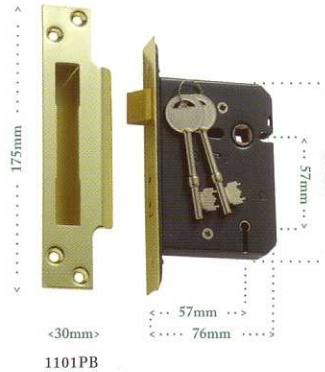

2002PB

2006 IRON

2005 IRON

182mm x 38mm

*Escutcheon supplied with 2005 & 2006 rim locks only

PRODUCT ABBREVIATION
 FINISH GUIDE

PB Polished Brass
 AC Antique Copper

AF Antique Finish
 EB Electro-plated Brass

CP Chrome Plate
 SC Satin Chrome

SSF Stainless Steel Finish
 MP Metallic Paint

PM Polished Metal
 MB Matt Black

Traditional Hardware Co.

EXTERNAL – 5 LEVER LOCKS

High security
 Made in the United Kingdom
 Re-inforced steel pins
 Anti pick curtain
 Reversible tongues
 Keyed alike or random keyed

SKELETON KEY LOCK 76mm

EURO LOCK 64mm

SKELETON KEY LOCKS 64mm – (BACKSET 44mm)

SKELETON KEY LOCKS 76mm – (BACKSET 57mm)

EURO PROFILE LOCKS 64mm – (BACKSET 44mm)

EURO PROFILE LOCKS 76mm – (BACKSET 57mm)

REBATE KITS to suit any of the above locks – suit left & right handed applications

C4 EURO CYLINDERS

DEADBOLTS Skeleton key

64mm – (BACKSET 44mm) 76mm – (BACKSET 57mm)

EURO PROFILE

63mm – (BACKSET 44mm) 76mm – (BACKSET 57mm)
 *1105 Rebate Kit suitable for 1103, 1104, 1123 & 1124 Locks only