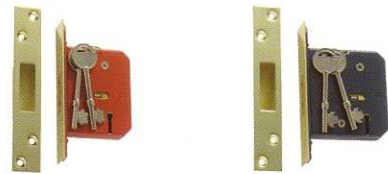

Traditional Hardware Co.

EXTERNAL – 5 LEVER LOCKS

High security
 Made in the United Kingdom
 Re-inforced steel pins
 Anti pick curtain
 Reversible tongues
 Keyed alike or random keyed

SKELETON KEY LOCK 76mm

EURO LOCK 64mm

SKELETON KEY LOCKS 64mm – (BACKSET 44mm)

SKELETON KEY LOCKS 76mm – (BACKSET 57mm)

EURO PROFILE LOCKS 64mm – (BACKSET 44mm)

EURO PROFILE LOCKS 76mm – (BACKSET 57mm)

REBATE KITS to suit any of the above locks – suit left & right handed applications

C4 EURO CYLINDERS

DEADBOLTS Skeleton key

64mm – (BACKSET 44mm) 76mm – (BACKSET 57mm)

EURO PROFILE

63mm – (BACKSET 44mm) 76mm – (BACKSET 57mm)
 *1105 Rebate Kit suitable for 1103, 1104, 1123 & 1124 Locks only