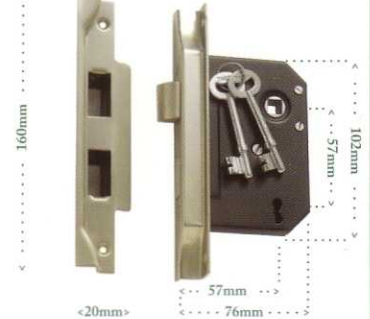

Locks & Latches

AVAILABLE FROM

INTERNAL - 3 LEVER LOCKS

Low security locks
 Solid Brass Face & Striker Plates
 Reversible tongues
 Keyed alike or random keyed

63mm STANDARD

76mm REBATED

1130PB

1159SC

STANDARD 63mm - (BACKSET 44mm)

1130PB

1140AC

1132SC

STANDARD 76mm - (BACKSET 57mm)

1131PB

1141AC

1133SC

SKELETON KEY LOCK 76mm

EURO LOCK 64mm

SKELETON KEY LOCKS 64mm – (BACKSET 44mm)

SKELETON KEY LOCKS 76mm – (BACKSET 57mm)

EURO PROFILE LOCKS 64mm – (BACKSET 44mm)

EURO PROFILE LOCKS 76mm – (BACKSET 57mm)

REBATE KITS to suit any of the above locks – suit left & right handed applications

C4 EURO CYLINDERS

DEADBOLTS Skeleton key

64mm – (BACKSET 44mm) 76mm – (BACKSET 57mm)

EURO PROFILE

63mm – (BACKSET 44mm) 76mm – (BACKSET 57mm)
 *1105 Rebate Kit suitable for 1103, 1104, 1123 & 1124 Locks only