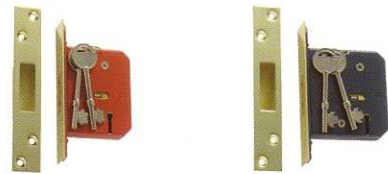

CP Chrome Plate
 SC Satin Chrome

SSF Stainless Steel Finish
 MP Metallic Paint

PM Polished Metal
 MB Matt Black

Traditional Hardware Co.

EXTERNAL – 5 LEVER LOCKS

High security
 Made in the United Kingdom
 Re-inforced steel pins
 Anti pick curtain
 Reversible tongues
 Keyed alike or random keyed

SKELETON KEY LOCK 76mm

EURO LOCK 64mm

SKELETON KEY LOCKS 64mm – (BACKSET 44mm)

SKELETON KEY LOCKS 76mm – (BACKSET 57mm)

EURO PROFILE LOCKS 64mm – (BACKSET 44mm)

EURO PROFILE LOCKS 76mm – (BACKSET 57mm)

REBATE KITS to suit any of the above locks – suit left & right handed applications

C4 EURO CYLINDERS

DEADBOLTS Skeleton key

64mm – (BACKSET 44mm) 76mm – (BACKSET 57mm)

EURO PROFILE

63mm – (BACKSET 44mm) 76mm – (BACKSET 57mm)
 *1105 Rebate Kit suitable for 1103, 1104, 1123 & 1124 Locks only