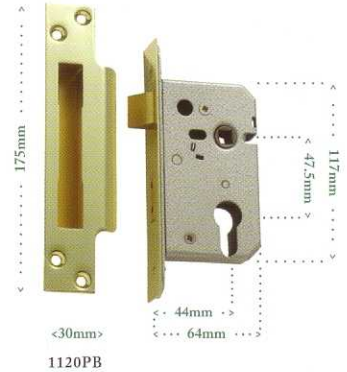

2002PB

2006 IRON

2005 IRON

182mm x 38mm

*Escutcheon supplied with 2005 & 2006 rim locks only

PRODUCT ABBREVIATION FINISH GUIDE

PB Polished Brass	AF Antique Finish	CP Chrome Plate	SSF Stainless Steel Finish	PM Polished Metal
AC Antique Copper	EB Electro-plated Brass	SC Satin Chrome	MP Metallic Paint	MB Matt Black

Traditional Hardware Co.

EXTERNAL – 5 LEVER LOCKS

High security
 Made in the United Kingdom
 Re-inforced steel pins
 Anti pick curtain
 Reversible tongues
 Keyed alike or random keyed

SKELETON KEY LOCK 76mm

EURO LOCK 64mm

SKELETON KEY LOCKS 64mm – (BACKSET 44mm)

SKELETON KEY LOCKS 76mm – (BACKSET 57mm)

EURO PROFILE LOCKS 64mm – (BACKSET 44mm)

EURO PROFILE LOCKS 76mm – (BACKSET 57mm)

REBATE KITS to suit any of the above locks – suit left & right handed applications

C4 EURO CYLINDERS

DEADBOLTS Skeleton key

64mm – (BACKSET 44mm) 76mm – (BACKSET 57mm)

EURO PROFILE

63mm – (BACKSET 44mm) 76mm – (BACKSET 57mm)
 *1105 Rebate Kit suitable for 1103, 1104, 1123 & 1124 Locks only