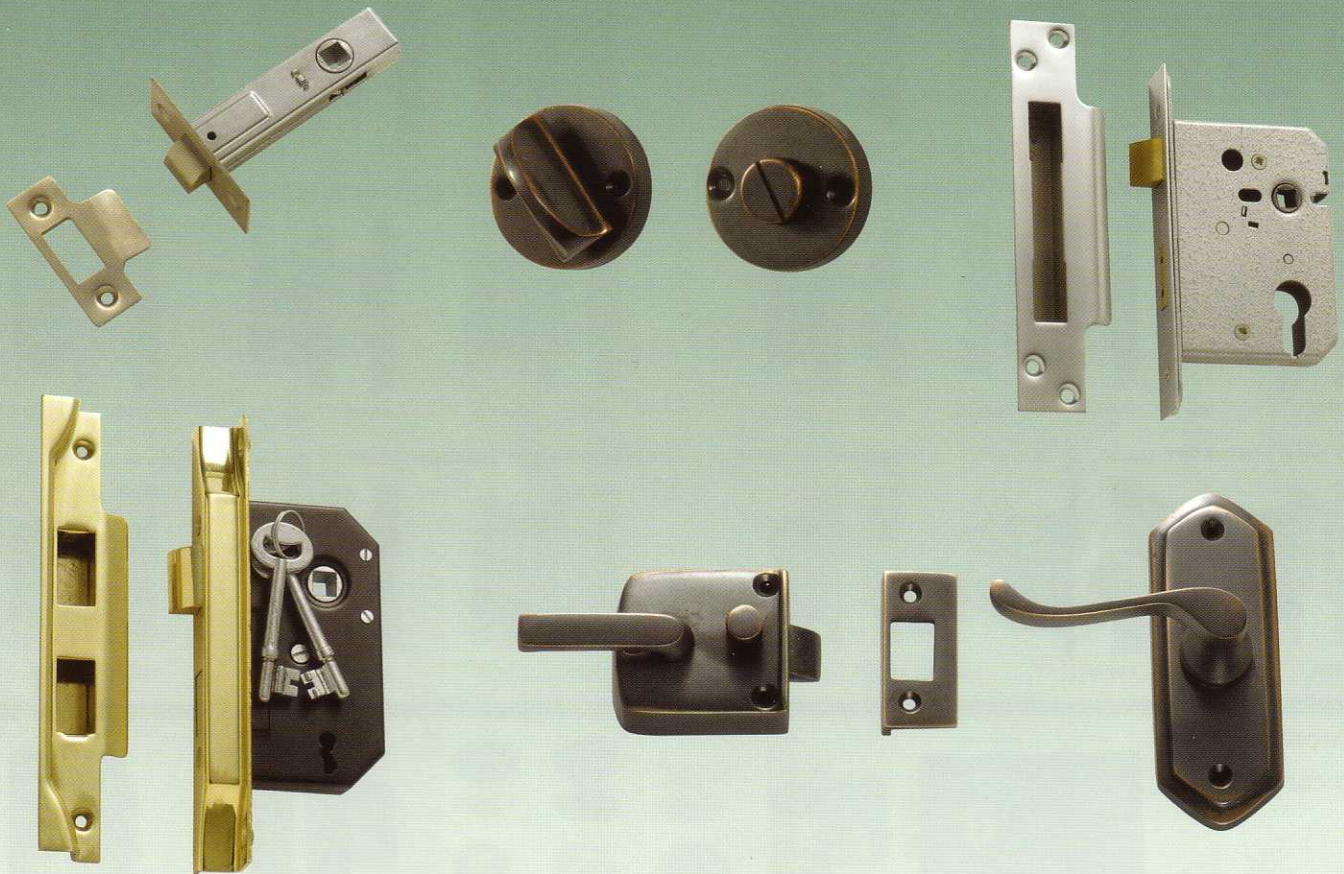

Locks & Latches

AVAILABLE FROM

INTERNAL – 3 LEVER LOCKS

Low security locks
 Solid Brass Face & Striker Plates
 Reversible tongues
 Keyed alike or random keyed

63mm STANDARD

1130PB

76mm REBATED

1159SC

STANDARD 63mm – (BACKSET 44mm)

1130PB

1140AC

1132SC

STANDARD 76mm – (BACKSET 57mm)

1131PB

1141AC

1133SC

Traditional Hardware Co.

EXTERNAL – 5 LEVER LOCKS

High security
 Made in the United Kingdom
 Re-inforced steel pins
 Anti pick curtain
 Reversible tongues
 Keyed alike or random keyed

SKELETON KEY LOCK 76mm