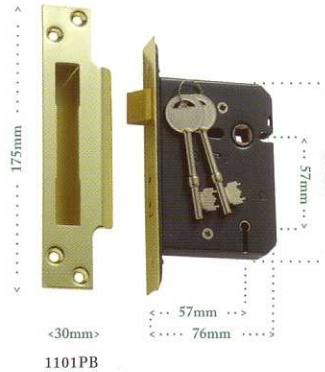

1143SC

RIM LOCKS

Low security

PICTURED WITH 1021 MORTICE KNOB
 Other knobs are available. Please refer to our Door Furniture Brochure

1198MB
110mm x 30mm

1196MB
120mm x 35mm

2000MB

155mm x 40mm

2002PB

2006 IRON

2005 IRON

182mm x 38mm

*Escutcheon supplied with 2005 & 2006 rim locks only

PRODUCT ABBREVIATION FINISH GUIDE

PB Polished Brass	AF Antique Finish	CP Chrome Plate	SSF Stainless Steel Finish	PM Polished Metal
AC Antique Copper	EB Electro-plated Brass	SC Satin Chrome	MP Metallic Paint	MB Matt Black

Traditional Hardware Co.

EXTERNAL – 5 LEVER LOCKS

High security
 Made in the United Kingdom
 Re-inforced steel pins
 Anti pick curtain
 Reversible tongues
 Keyed alike or random keyed

SKELETON KEY LOCK 76mm

EURO LOCK 64mm

SKELETON KEY LOCKS 64mm – (BACKSET 44mm)

SKELETON KEY LOCKS 76mm – (BACKSET 57mm)

EURO PROFILE LOCKS 64mm – (BACKSET 44mm)

EURO PROFILE LOCKS 76mm – (BACKSET 57mm)

REBATE KITS to suit any of the above locks – suit left & right handed applications