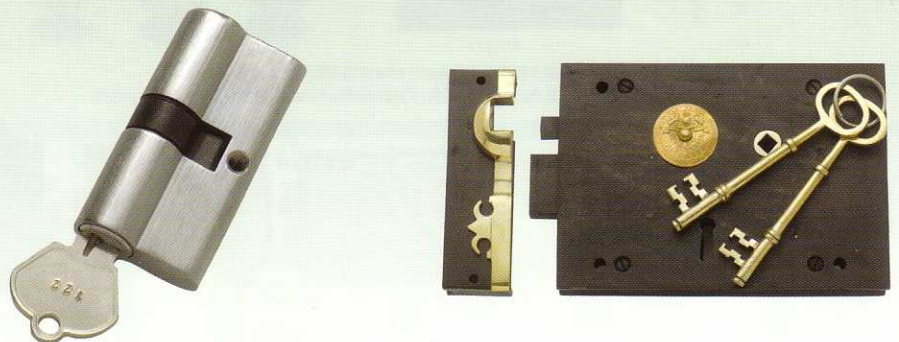

Locks & Latches

AVAILABLE FROM

INTERNAL – 3 LEVER LOCKS

Low security locks
 Solid Brass Face & Striker Plates
 Reversible tongues
 Keyed alike or random keyed

63mm STANDARD

1130PB

76mm REBATED

1159SC

EURO LOCK 64mm

SKELETON KEY LOCKS 64mm – (BACKSET 44mm)

SKELETON KEY LOCKS 76mm – (BACKSET 57mm)

EURO PROFILE LOCKS 64mm – (BACKSET 44mm)

EURO PROFILE LOCKS 76mm – (BACKSET 57mm)

REBATE KITS to suit any of the above locks – suit left & right handed applications