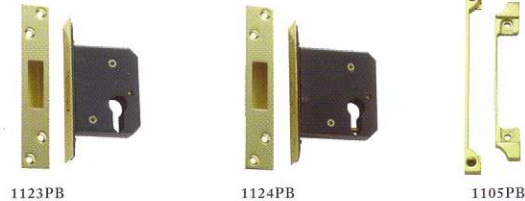

EURO LOCK 64mm

SKELETON KEY LOCKS 64mm – (BACKSET 44mm)

SKELETON KEY LOCKS 76mm – (BACKSET 57mm)

EURO PROFILE LOCKS 64mm – (BACKSET 44mm)

EURO PROFILE LOCKS 76mm – (BACKSET 57mm)

REBATE KITS to suit any of the above locks – suit left & right handed applications

C4 EURO CYLINDERS

DEADBOLTS Skeleton key

64mm – (BACKSET 44mm) 76mm – (BACKSET 57mm)

EURO PROFILE

63mm – (BACKSET 44mm) 76mm – (BACKSET 57mm)
 *1105 Rebate Kit suitable for 1103, 1104, 1123 & 1124 Locks only