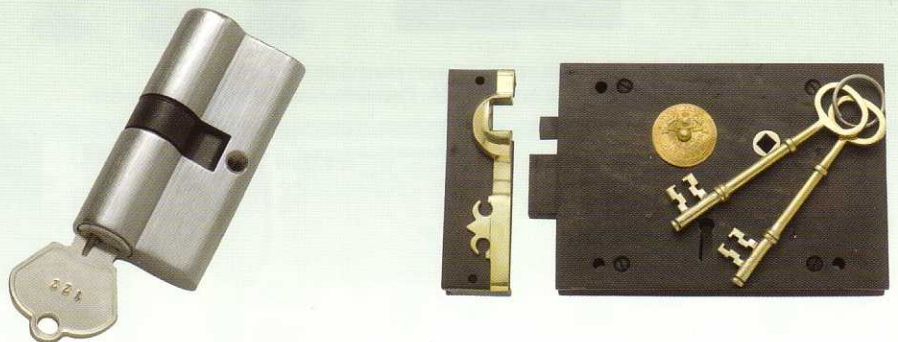

Locks & Latches

AVAILABLE FROM

INTERNAL - 3 LEVER LOCKS

Low security locks
 Solid Brass Face & Striker Plates
 Reversible tongues
 Keyed alike or random keyed

63mm STANDARD

76mm REBATED

1130PB

1159SC