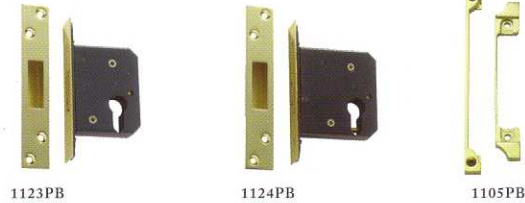

SKELETON KEY LOCK 76mm

EURO LOCK 64mm

SKELETON KEY LOCKS 64mm – (BACKSET 44mm)

SKELETON KEY LOCKS 76mm – (BACKSET 57mm)

EURO PROFILE LOCKS 64mm – (BACKSET 44mm)

EURO PROFILE LOCKS 76mm – (BACKSET 57mm)

REBATE KITS to suit any of the above locks – suit left & right handed applications

C4 EURO CYLINDERS

DEADBOLTS Skeleton key

64mm – (BACKSET 44mm) 76mm – (BACKSET 57mm)

EURO PROFILE

63mm – (BACKSET 44mm) 76mm – (BACKSET 57mm)
 *1105 Rebate Kit suitable for 1103, 1104, 1123 & 1124 Locks only