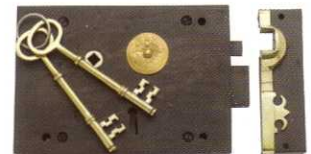

1143SC

RIM LOCKS

Low security

PICTURED WITH 1021 MORTICE KNOB
 Other knobs are available. Please refer to our Door Furniture Brochure

1198MB
110mm x 30mm

1196MB
120mm x 35mm

2000MB

155mm x 40mm

2002PB

2006 IRON

2005 IRON

182mm x 38mm

*Escutcheon supplied with 2005 & 2006 rim locks only

PRODUCT ABBREVIATION FINISH GUIDE

PB Polished Brass	AF Antique Finish	CP Chrome Plate	SSF Stainless Steel Finish	PM Polished Metal
AC Antique Copper	EB Electro-plated Brass	SC Satin Chrome	MP Metallic Paint	MB Matt Black

EURO LOCK 64mm

SKELETON KEY LOCKS 64mm – (BACKSET 44mm)

SKELETON KEY LOCKS 76mm – (BACKSET 57mm)

EURO PROFILE LOCKS 64mm – (BACKSET 44mm)

EURO PROFILE LOCKS 76mm – (BACKSET 57mm)

REBATE KITS to suit any of the above locks – suit left & right handed applications