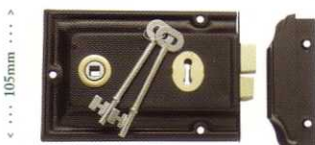

1143SC

RIM LOCKS

Low security

PICTURED WITH 1021 MORTICE KNOB
 Other knobs are available. Please refer to our Door Furniture Brochure

1198MB
110mm x 30mm

1196MB
120mm x 35mm

2000MB

155mm x 40mm

2002PB

2006 IRON

2005 IRON

182mm x 38mm

*Escutcheon supplied with 2005 & 2006 rim locks only

PRODUCT ABBREVIATION FINISH GUIDE

PB Polished Brass	AF Antique Finish	CP Chrome Plate	SSF Stainless Steel Finish	PM Polished Metal
AC Antique Copper	EB Electro-plated Brass	SC Satin Chrome	MP Metallic Paint	MB Matt Black

EURO LOCK 64mm

SKELETON KEY LOCKS 64mm – (BACKSET 44mm)

SKELETON KEY LOCKS 76mm – (BACKSET 57mm)

EURO PROFILE LOCKS 64mm – (BACKSET 44mm)

EURO PROFILE LOCKS 76mm – (BACKSET 57mm)

REBATE KITS to suit any of the above locks – suit left & right handed applications