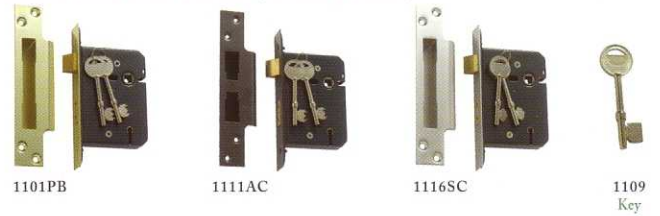

2002PB

2006 IRON

2005 IRON

182mm x 38mm

*Escutcheon supplied with 2005 & 2006 rim locks only

PRODUCT ABBREVIATION FINISH GUIDE

PB Polished Brass	AF Antique Finish	CP Chrome Plate	SSF Stainless Steel Finish	PM Polished Metal
AC Antique Copper	EB Electro-plated Brass	SC Satin Chrome	MP Metallic Paint	MB Matt Black

Traditional Hardware Co.

EXTERNAL – 5 LEVER LOCKS

High security
 Made in the United Kingdom
 Re-inforced steel pins
 Anti pick curtain
 Reversible tongues
 Keyed alike or random keyed

SKELETON KEY LOCK 76mm

EURO LOCK 64mm

SKELETON KEY LOCKS 64mm – (BACKSET 44mm)

SKELETON KEY LOCKS 76mm – (BACKSET 57mm)

EURO PROFILE LOCKS 64mm – (BACKSET 44mm)

EURO PROFILE LOCKS 76mm – (BACKSET 57mm)

REBATE KITS to suit any of the above locks – suit left & right handed applications

C4 EURO CYLINDERS

DEADBOLTS Skeleton key

64mm – (BACKSET 44mm) 76mm – (BACKSET 57mm)

EURO PROFILE

63mm – (BACKSET 44mm) 76mm – (BACKSET 57mm)
 *1105 Rebate Kit suitable for 1103, 1104, 1123 & 1124 Locks only