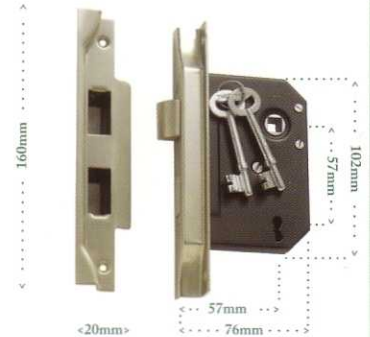

Locks & Latches

AVAILABLE FROM

INTERNAL – 3 LEVER LOCKS

Low security locks
 Solid Brass Face & Striker Plates
 Reversible tongues
 Keyed alike or random keyed

63mm STANDARD

1130PB

76mm REBATED

1159SC

STANDARD 63mm – (BACKSET 44mm)

1130PB

1140AC

1132SC

STANDARD 76mm – (BACKSET 57mm)

1131PB

1141AC

1133SC

EURO LOCK 64mm

SKELETON KEY LOCKS 64mm – (BACKSET 44mm)

SKELETON KEY LOCKS 76mm – (BACKSET 57mm)

EURO PROFILE LOCKS 64mm – (BACKSET 44mm)

EURO PROFILE LOCKS 76mm – (BACKSET 57mm)

REBATE KITS to suit any of the above locks – suit left & right handed applications

C4 EURO CYLINDERS

DEADBOLTS Skeleton key

64mm – (BACKSET 44mm) 76mm – (BACKSET 57mm)

EURO PROFILE

63mm – (BACKSET 44mm) 76mm – (BACKSET 57mm)
 *1105 Rebate Kit suitable for 1103, 1104, 1123 & 1124 Locks only