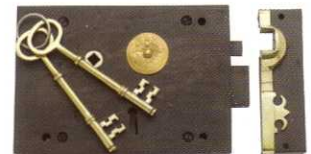

1143SC

RIM LOCKS

Low security

PICTURED WITH 1021 MORTICE KNOB
 Other knobs are available. Please refer to our Door Furniture Brochure

1198MB
110mm x 30mm

1196MB
120mm x 35mm

2000MB

155mm x 40mm

2002PB

2006 IRON

2005 IRON

182mm x 38mm

*Escutcheon supplied with 2005 & 2006 rim locks only

PRODUCT ABBREVIATION
 FINISH GUIDE

PB Polished Brass
 AC Antique Copper

AF Antique Finish
 EB Electro-plated Brass

CP Chrome Plate
 SC Satin Chrome

SSF Stainless Steel Finish
 MP Metallic Paint

PM Polished Metal
 MB Matt Black

Traditional Hardware Co.

EXTERNAL – 5 LEVER LOCKS

High security
 Made in the United Kingdom
 Re-inforced steel pins
 Anti pick curtain
 Reversible tongues
 Keyed alike or random keyed

SKELETON KEY LOCK 76mm

EURO LOCK 64mm

SKELETON KEY LOCKS 64mm – (BACKSET 44mm)

SKELETON KEY LOCKS 76mm – (BACKSET 57mm)

EURO PROFILE LOCKS 64mm – (BACKSET 44mm)

EURO PROFILE LOCKS 76mm – (BACKSET 57mm)

REBATE KITS to suit any of the above locks – suit left & right handed applications