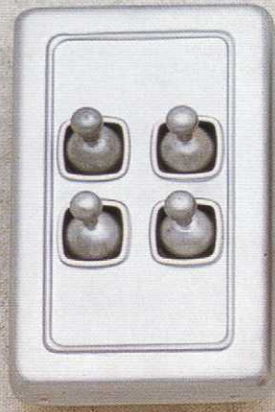

Traditional Switch Co.

Period & Contemporary Switches & Sockets

WE USE QUALITY AUSTRALIAN MADE MECHANISMS!

PLEASE NOTE:

Most Switches are now available in 5 finishes:

- Polished Brass
- Antique Brass
- Antique Copper

- Chrome Plate
- Satin Chrome

Please consult your retailer

Traditional Switches and Sockets

PLAIN SWITCH with porcelain base / FLUTED SWITCH

EXAMPLES OF SWITCHES & SOCKETS ON SWITCH BLOCKS.

PLEASE NOTE: FLUTED RANGE IS NOT AVAILABLE WITH PORCELAIN BASES.