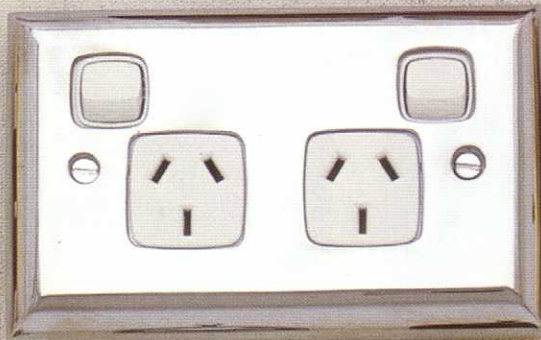

Traditional Switch Co.

Period & Contemporary Switches & Sockets

WE USE QUALITY AUSTRALIAN MADE MECHANISMS!

PLEASE NOTE:

Most Switches are now available in 5 finishes:

- Polished Brass
- Antique Brass
- Antique Copper

- Chrome Plate
- Satin Chrome

Please consult your retailer