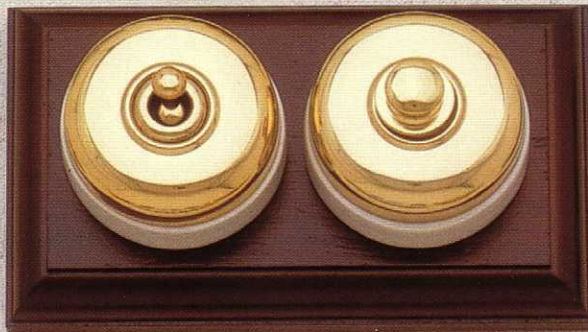

Traditional Switch Co.

Period & Contemporary Switches & Sockets

WE USE QUALITY AUSTRALIAN MADE MECHANISMS!

PLEASE NOTE:

Most Switches are now available in 5 finishes:

- Polished Brass
- Antique Brass
- Antique Copper

- Chrome Plate
- Satin Chrome

Please consult your retailer

Traditional Switches and Sockets

PLAIN SWITCH with porcelain base / FLUTED SWITCH

EXAMPLES OF SWITCHES & SOCKETS ON SWITCH BLOCKS.

PLEASE NOTE: FLUTED RANGE IS NOT AVAILABLE WITH PORCELAIN BASES.